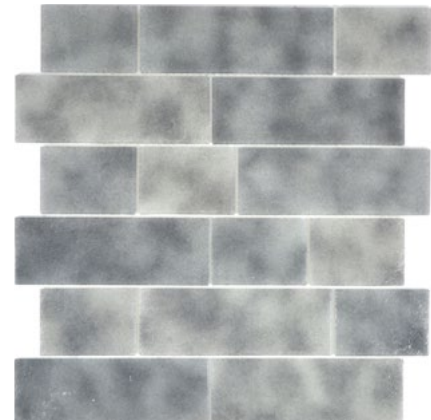

LOFT 59LF

Matte/sheet 300x300mm

Stein/stone 72x48+148x48x6mm