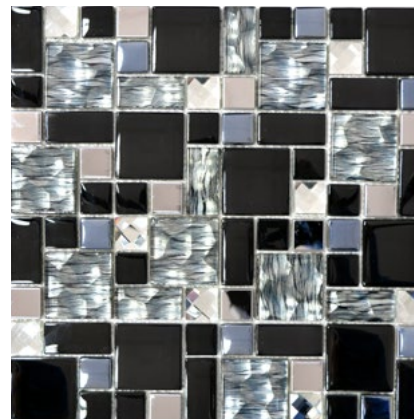

XCM MC689

Matte/sheet 300x300mm

Stein/stone 23x23/23x48/48x48x8mm