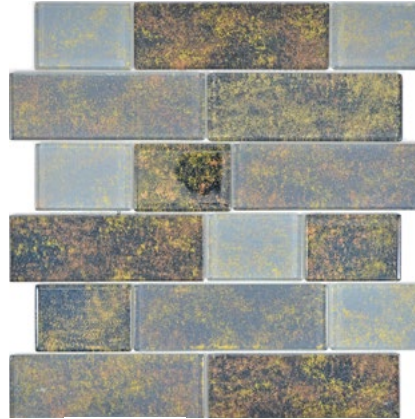

Serie/Series Loft

LOFT 69LF

Matte/sheet 300x300mm

Stein/stone 72x48+148x48x6mm