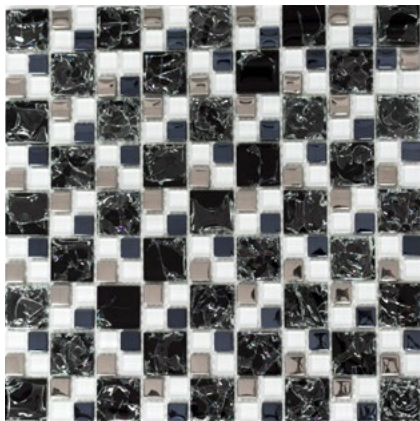

XIC 1928

Matte/sheet 300x300mm

Stein/stone 23x23x8mm

XIC K1499

Matte/sheet 338x338mm

Stein/stone 15x15/32x32x8mm