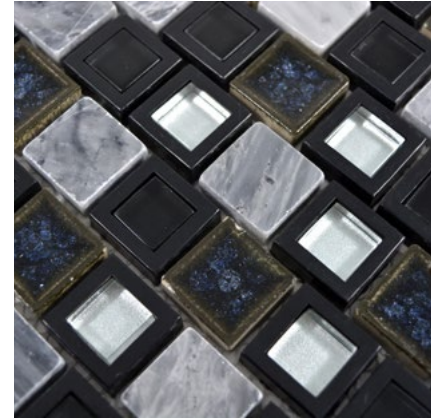

XCM IN69

Matte/sheet 305x295mm
Stein/stone 36x66x8mm

XCP BM11

Matte/sheet 300x300mm
Stein/stone 23x23x8mm