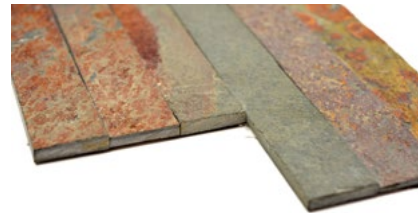

Serie/Series Move

W
A
N
D
V
E
R
B
L
E
N
D
E
R
/
W
A
L
L
P
A
N
E
L
S

SAM 4WV5G
Matte/sheet 600x150mm
Stein/stone 600x150x4-6mm