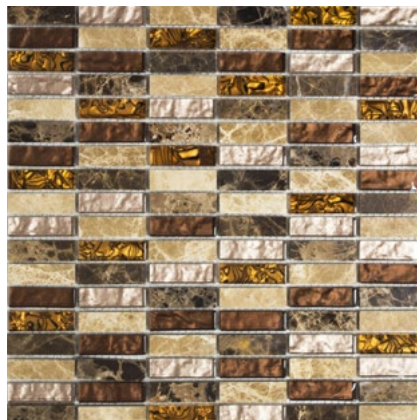

Serie/Series Nature

XCM SM18

Matte/sheet 298x304mm

Stein/stone 15x48x8mm

XCM M790

Matte/sheet 300x300mm

Stein/stone 15x15x8mm

XCM GV868

Matte/sheet 298x338mm

Stein/stone 15x48/98/148x8mm