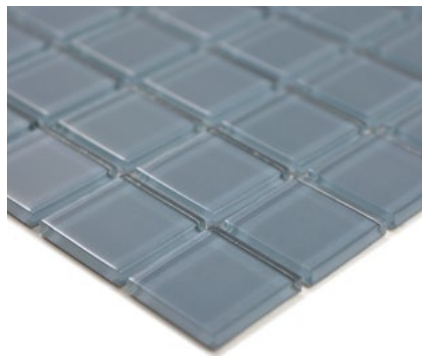

Matte/sheet 300x300mm

Stein/stone 48x48x4mm

CM 4SE20F

Matte/sheet 300x300mm

Stein/stone 48x48x4mm

CM 4SE40

Matte/sheet 300x300mm

Stein/stone 23x23x4mm