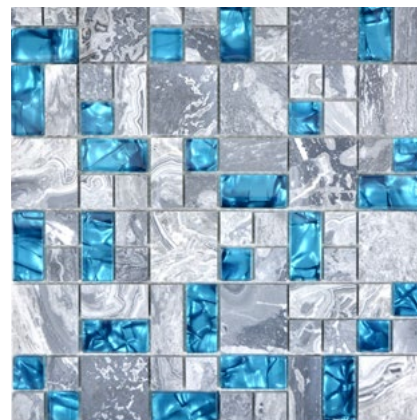

XCM MC589

Matte/sheet 300x300mm

Stein/stone 23x23/48x48x8mm