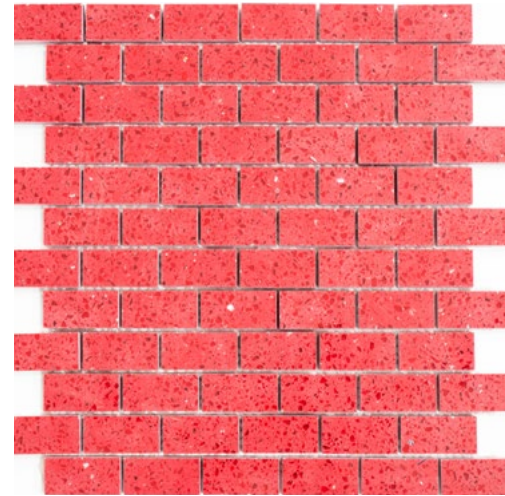

XCM ASMB4

Matte/sheet 300x300mm

Stein/stone 23x48x8mm

XCM ASMB5

Matte/sheet 300x300mm

Stein/stone 23x48x8mm