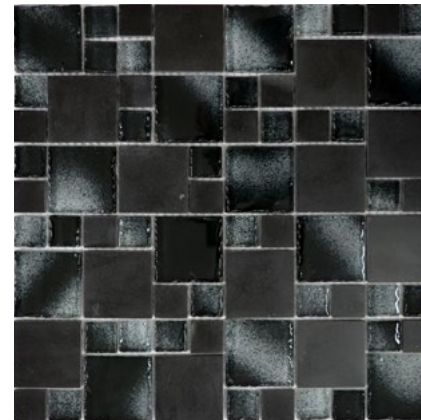

Matte/sheet 300x300mm
Stein/stone 23x23/48+48x48x8mm

XCM MC649

Matte/sheet 300x300mm
Stein/stone 23x23/48+48x48x8mm

XCM MC709

Matte/sheet 300x300mm
Stein/stone 23x23/23x48/48x48x8mm

XCM MV738

Matte/sheet 300x300mm
Stein/stone 15x15/48/98x8mm