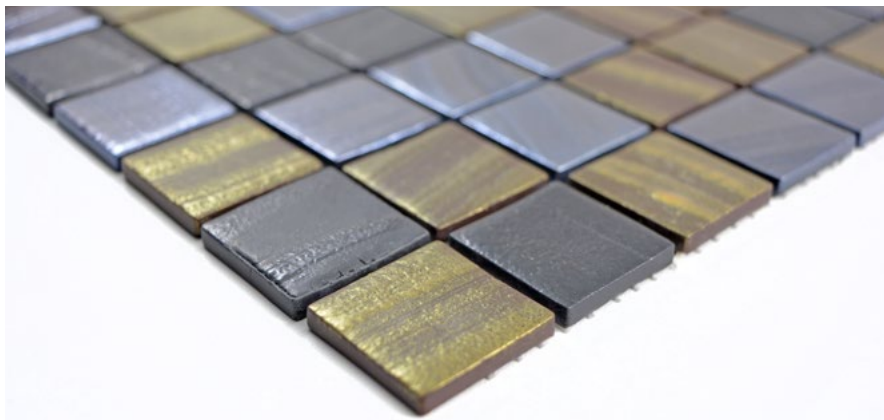

Julia 99

Matte/sheet 315x315mm

Stein/stone 25x25x4mm

Serie/Series Tina

Tina 03

Matte/sheet 315x315mm

Stein/stone 25x25x4mm

Tina 05