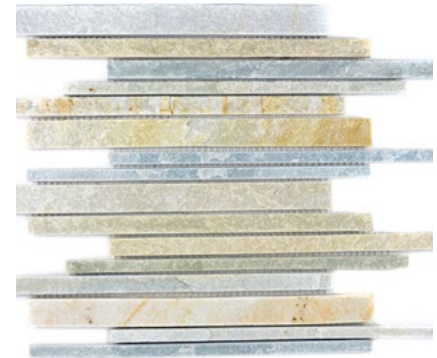

Matte/sheet 305x300mm
Stein/stone 198+98x12x23x31x8mm

MOS SL 189

Matte/sheet 300x300mm
Stein/stone 300x10/15/25x10mm

MOS SL 169

Matte/sheet 300x300mm
Stein/stone 300x10/15/25x10mm

MOS SL 149

Matte/sheet 300x300mm
Stein/stone 300x10/15/25x10mm