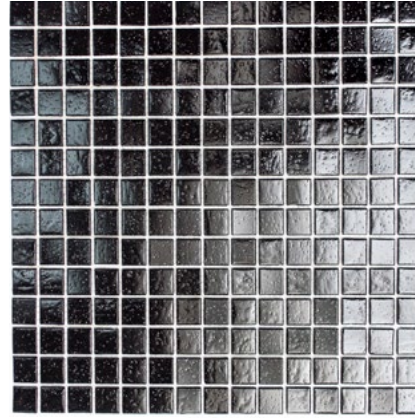

GLAS MOSAIK

GLASS MOSAIC

GM A 11

Matte/sheet 327x305mm
Stein/stone 20x20x4mm

GM A 50

Matte/sheet 327x305mm
Stein/stone 20x20x4mm

GM A 112

Matte/sheet 327x305mm
Stein/stone 20x20x4mm