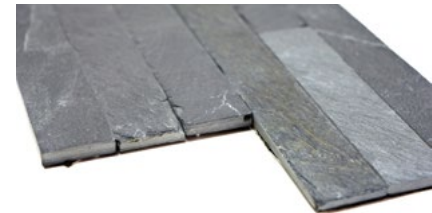

Serie/Series Move

W
A
N
D
V
E
R
B
L
E
N
D
E
R
/
W
A
L
L
P
A
N
E
L
S

SAM 4WV5G
Matte/sheet 600x150mm
Stein/stone 600x150x4-6mm