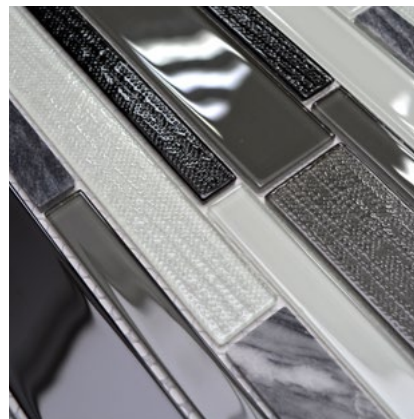

CM GV34

Matte/sheet 286x300mm

Stein/stone 15x14+23x98/198+35x98/198x4mm

CM GV44

Matte/sheet 286x300mm

Stein/stone 15x14+23x98/198+35x98/198x4mm

XCM SM68

Matte/sheet 298x304mm