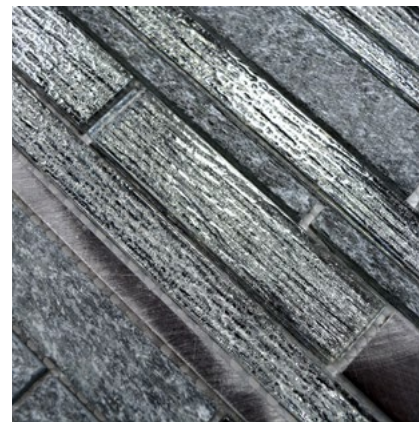

XAM GV64

Matte/sheet 298x310mm

Stein/stone 23x98+15x148+8x148/298+15x298x8mm

XAM GV74

Matte/sheet 298x310mm

Stein/stone 23x98+15x148+8x148/298+15x298x8mm

XAM GV84

Matte/sheet 298x310mm

Stein/stone 23x98+15x148+8x148/298+15x298x8mm