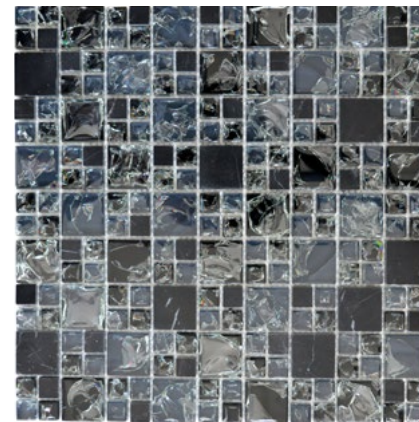

XIC K1428

Matte/sheet 305x305mm

Stein/stone 15x15/30x30x8mm

XIC S1228

Matte/sheet 322x310mm

Stein/stone 15x50x8mm

XIC B1128

Matte/sheet 300x285mm

Stein/stone 15x30x8mm

XIC V1328

Matte/sheet 298x305mm

Stein/stone 15x23/48/73x8mm