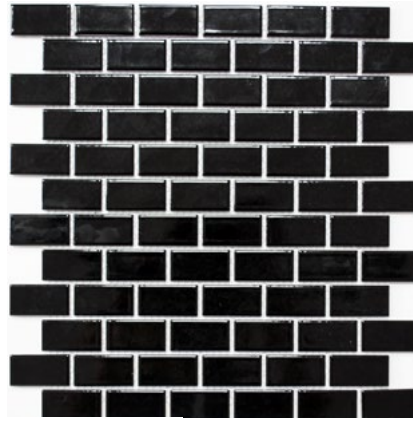

Stein/stone 98x98x6mm

G
L
Ä
N
Z
E
N
D

CBR 4BG

Matte/sheet 298x298mm

Stein/stone 23x48x6mm

ST 350

Matte/sheet 297x290mm

Stein/stone 21x72,8x6,5mm