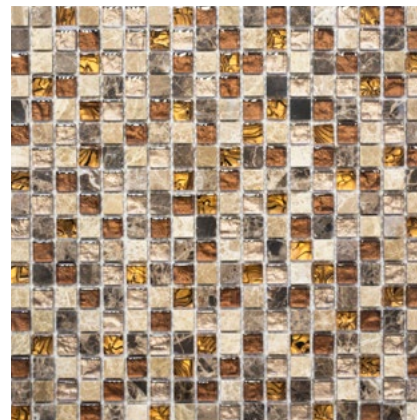

Serie/Series Nature

XCM SM18

Matte/sheet 298x304mm

Stein/stone 15x48x8mm

XCM M790

Matte/sheet 300x300mm

Stein/stone 15x15x8mm

XCM GV868

Matte/sheet 298x338mm

Stein/stone 15x48/98/148x8mm