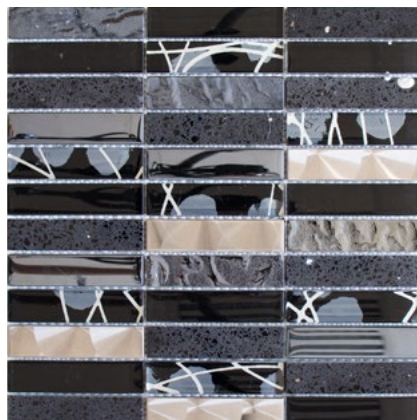

Serie/Series Day

Day 11X

Matte/sheet 298x298mm

Stein/stone 23x98x8mm

Day 24X

Matte/sheet 298x298mm

Stein/stone 23x98x8mm

Day 29X