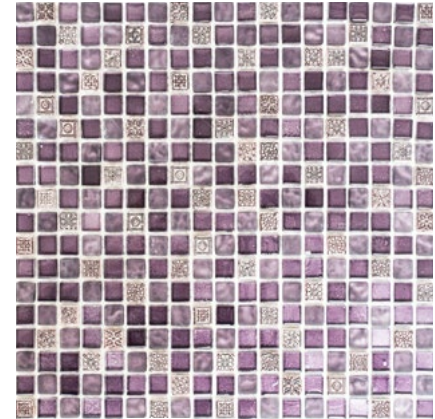

XCM M970

Matte/sheet 305x322mm

Stein/stone 15x15x8mm