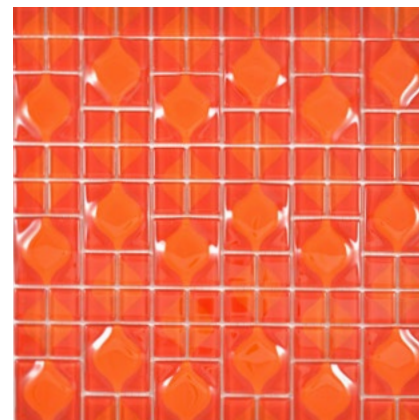

Wavy 25

Matte/sheet 300x300mm

Stein/stone 23x23+48x48x6mm