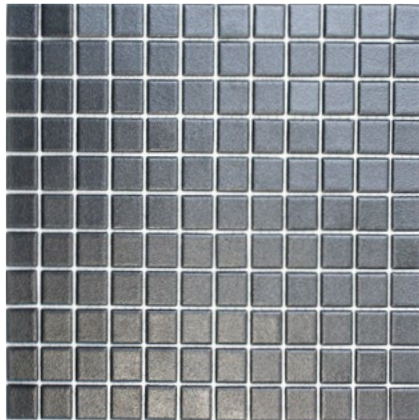

AT 101

Matte/sheet 326x300mm
Stein/stone 25x25x5,2mm R10B

SAT 302

Matte/sheet 298x298mm
Stein/stone 48x48x6mm R10B

RAT 200

Matte/sheet 298x298mm
Stein/stone 97x97x6mm R10B

AT 891

Matte/sheet 326x300mm
Stein/stone 25x25x5,2mm R10B