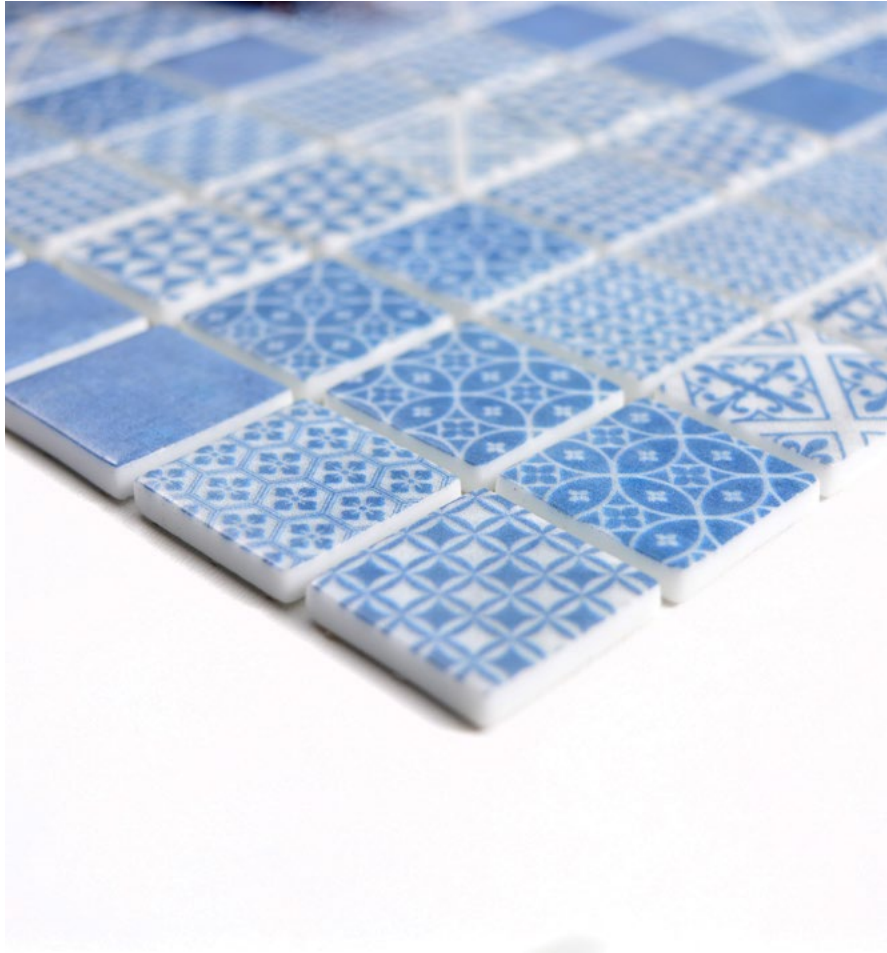

CUBA HB37W
Matte/sheet 290x295mm
Stein/stone 10,5x45x6mm

CUBA HB31B
Matte/sheet 290x295mm
Stein/stone 10,5x45x6mm

Serie/Series Patch

Patch 40

Matte/sheet 315x315mm

Stein/stone 25x25x4mm

Patch 50

Matte/sheet 315x315mm