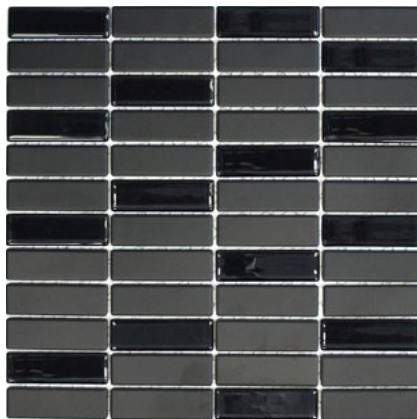

CU ST G71

Matte/sheet 297x290mm
Stein/stone 21,9x72,8x6,5mm R10