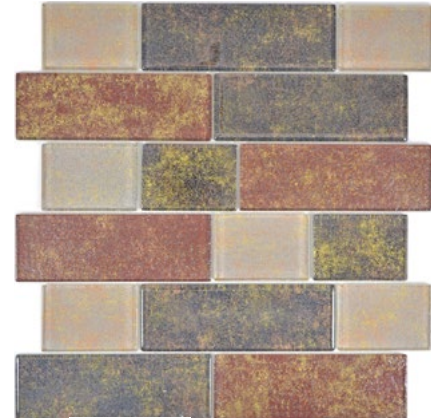

Matte/sheet 300x300mm

Stein/stone 72x48+148x48x6mm

LOFT 79LF

Matte/sheet 300x300mm

Stein/stone 72x48+148x48x6mm

LOFT 39LF

Matte/sheet 300x300mm

Stein/stone 72x48+148x48x6mm