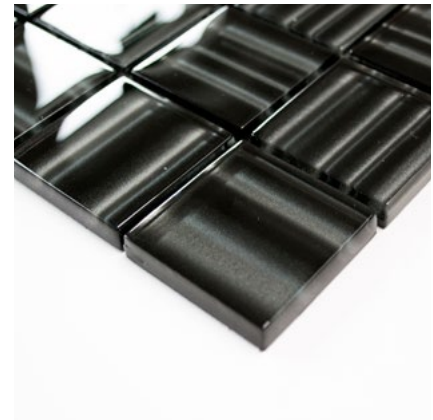

XCM BC 884

Matte/sheet 298x298mm

Stein/stone 48x48x8mm

XCM BC 894

Matte/sheet 298x298mm

Stein/stone 48x48x8mm

XCM BC 874

Matte/sheet 298x298mm

Stein/stone 48x48x8mm

CM 4240

Matte/sheet 327x302mm

Stein/stone 25x25x4mm