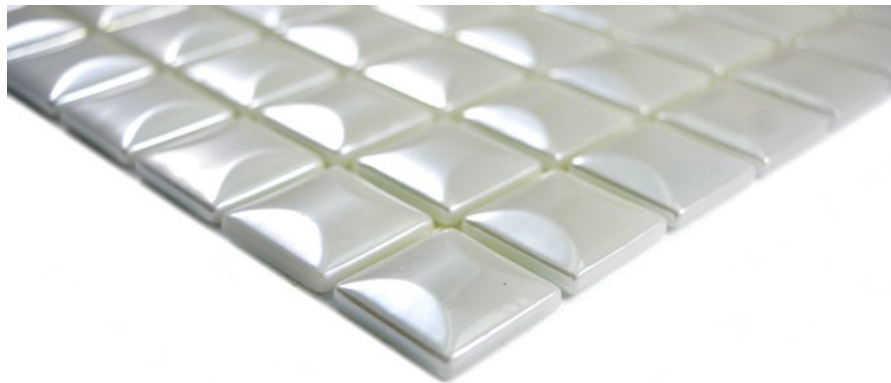

Serie/Series Sandy

Sandy 02

Matte/sheet 315x315mm

Stein/stone 25x25x4mm

Sandy 12

Matte/sheet 315x315mm

Stein/stone 25x25x4-6mm