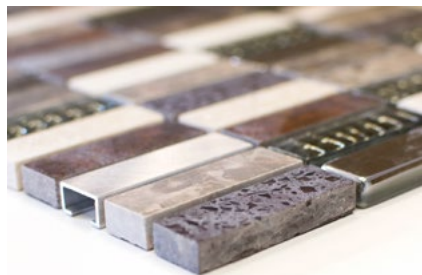

CRYSTAL QUARZ KOMPOSIT

CRYSTAL QUARTZ COMPOSITE

Serie/Series Artificial

XCM SM48

Matte/sheet 298x304mm

Stein/stone 15x48x8mm

XCM SM58

Matte/sheet 298x304mm