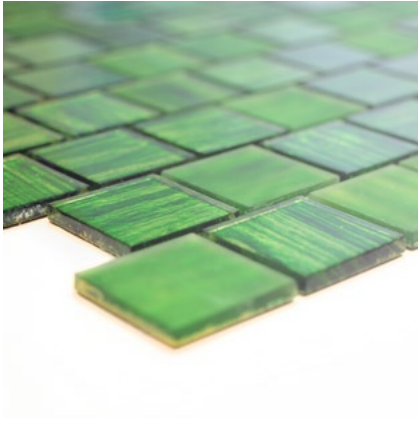

CM 4SE5M

Matte/sheet 300x300mm

Stein/stone 23x23x4mm

Serie/Series Foil

CM CF41 & XCM CF81

Matte/sheet 286x318mm

Stein/stone 30x30x4&30x30x8mm

CM CF43 & XCM CF83