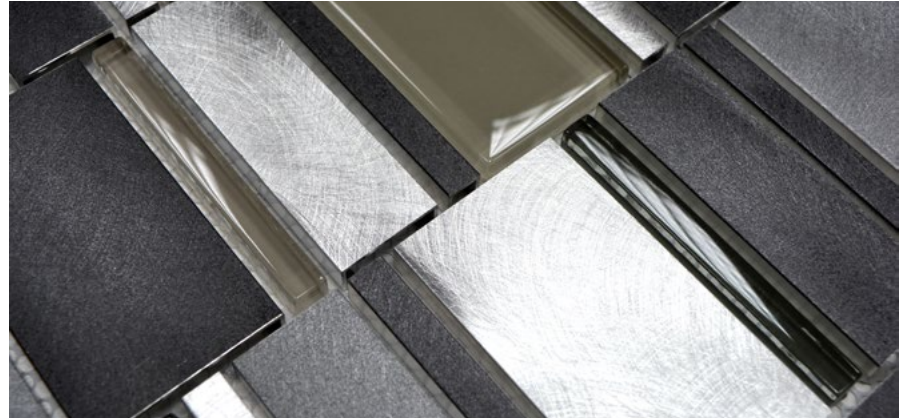

Serie/Series Modern-Mix

Modern Mix

Kühler Aluminium
und Stahl gepaart mit
warmen Farben aus dem
Glasmosaiksegment.

Modern Mix

Cool aluminum and steel
meet warm colours out of the
glass mosaic section.

XAM A801

Matte/sheet 301x301mm
Stein/stone 8x73/23x73/40x73x8mm