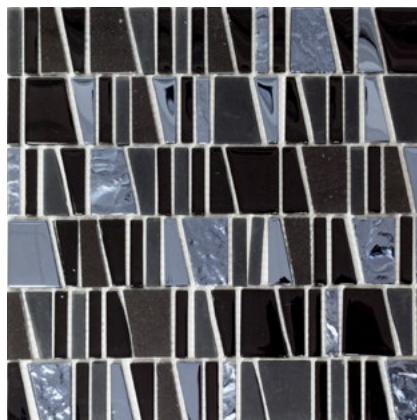

Serie/Series Beach

XCM LA10

Matte/sheet 300x300mm

Stein/stone 10x48+10x20x48+25x35x48+29x39x8mm

XCM LA29

Matte/sheet 300x300mm

Stein/stone 10x48+10x20x48+25x35x48+29x39x8mm

XCM R07

Matte/sheet 273x273mm

Stein/stone 23x23x8mm