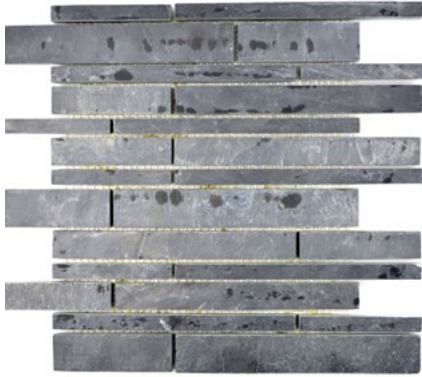

Matte/sheet 305x305mm

Stein/stone 146x50/96x50/46x50x10mm

XMS 547

Matte/sheet 305x305mm

Stein/stone 146x50/96x50/46x50x10mm

MOS SL 89

Matte/sheet 305x300mm
Stein/stone 198+98x12x23x31x8mm

MOS SL 69