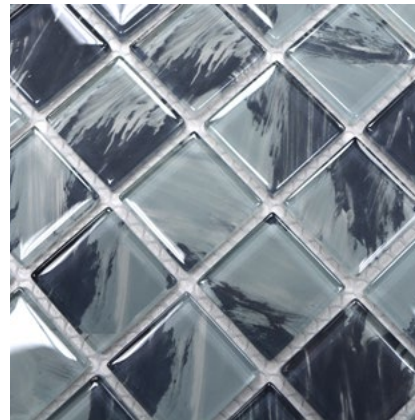

XCM BC 884

Matte/sheet 298x298mm

Stein/stone 48x48x8mm

XCM BC 894

Matte/sheet 298x298mm

Stein/stone 48x48x8mm

XCM BC 874

Matte/sheet 298x298mm

Stein/stone 48x48x8mm

CM 4240

Matte/sheet 327x302mm

Stein/stone 25x25x4mm