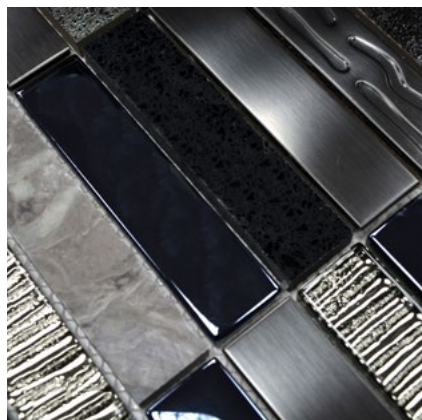

Stein/stone 15x48x8mm

Night 48X

Matte/sheet 298x298mm

Stein/stone 23x98x8mm

Night 58X

Matte/sheet 298x298mm

Stein/stone 23x98x8mm

XCM K989