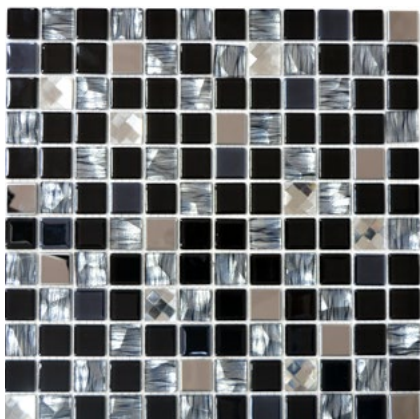

Serie/Series Diamond

XCM SM38

Matte/sheet 298x304mm

Stein/stone 15x48x8mm

XCM M780

Matte/sheet 300x300mm

Stein/stone 15x15x8mm

CM 426

Matte/sheet 300x300mm

Stein/stone 23x23x4mm