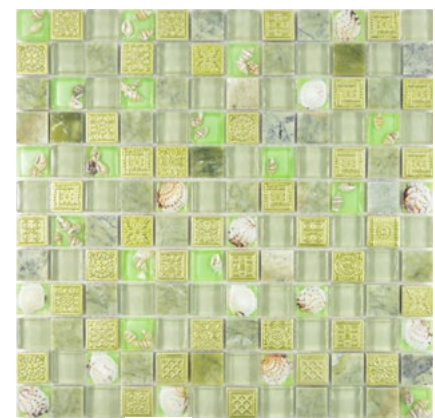

XCM CN24

Matte/sheet 300x300mm

Stein/stone 23x23x8mm