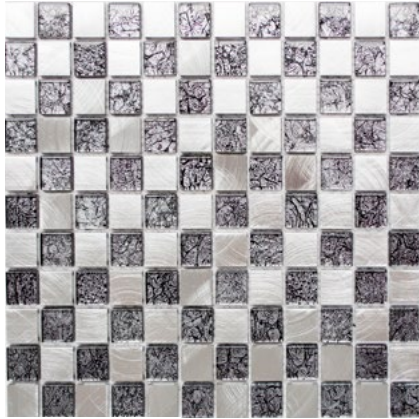

Matte/sheet 300x300mm

Stein/stone 15x15x8mm

ALF A702

Matte/sheet 300x300mm

Stein/stone 15x15x8mm

XAM A451 / XAM A851

Matte/sheet 327x302mm

Stein/stone 25x25x4 & 25x25x8mm