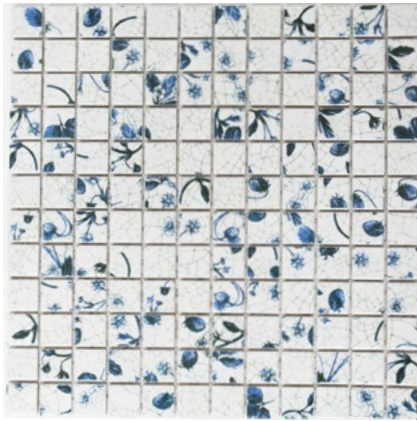

Matte/sheet 298x298mm

Stein/stone 23x23x6mm

CG SB09

Matte/sheet 298x298mm

Stein/stone 23x23x6mm

CG SP06

Matte/sheet 305x305mm

Stein/stone 19x19x5,2mm