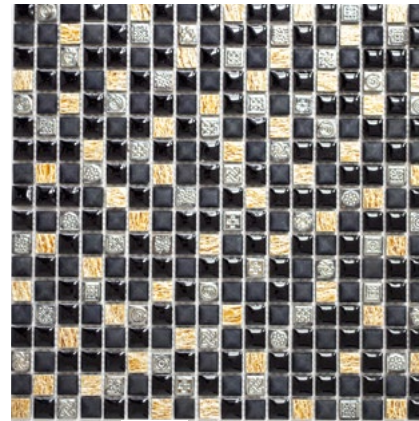

XRS S3K

Matte/sheet 305x305mm

Stein/stone 15x15x8mm

XCM Niko20

Matte/sheet 298x298mm

Stein/stone 10x48/30x48/48x48x8mm

XCM Niko90

Matte/sheet 300x300mm

Stein/stone 23x23/48x48x8mm

XCM SM108

Matte/sheet 298x304mm

Stein/stone 15x48x8mm