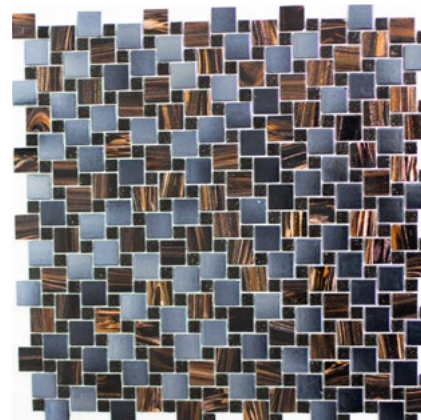

GM K07

Matte/sheet 318x318mm
Stein/stone 20x20/10x10x4mm