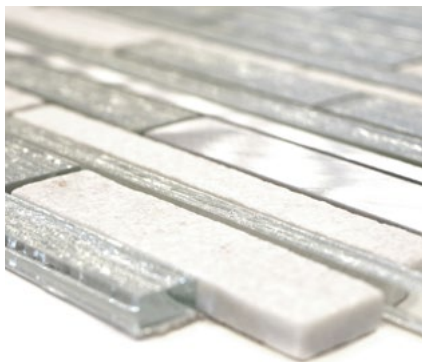

XAM GV64

Matte/sheet 298x310mm

Stein/stone 23x98+15x148+8x148/298+15x298x8mm

XAM GV74

Matte/sheet 298x310mm

Stein/stone 23x98+15x148+8x148/298+15x298x8mm

XAM GV84

Matte/sheet 298x310mm

Stein/stone 23x98+15x148+8x148/298+15x298x8mm