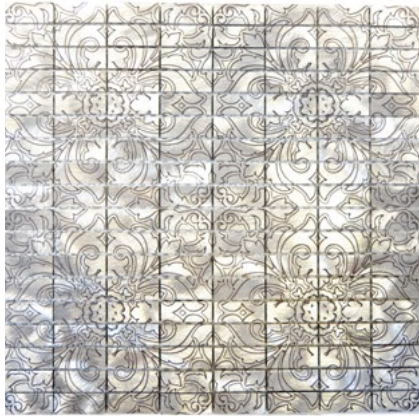

Stein/stone 8x48/98/148x8mm

XAM A991

Matte/sheet 298x338mm

Stein/stone 15x48/98/148x8mm

ALF C101D

Matte/sheet 300x300mm

Stein/stone 15x36x8mm

ALF C201F