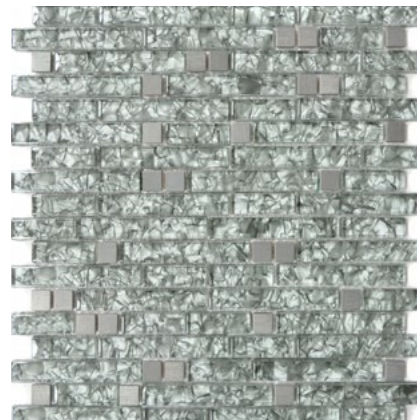

Serie/Series Serap

XCM MV728

Matte/sheet 298x304mm

Stein/stone 15x15/15x48/15x98x8mm

XCM IL017

Matte/sheet 298x304mm

Stein/stone 15x48x8mm