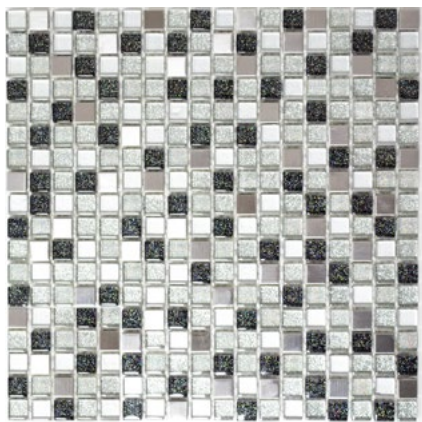

XCM GV908

Matte/sheet 298x338mm

Stein/stone 15x15/48/98x8mm

XCE 99

Matte/sheet 305x322mm

Stein/stone 15x15x8mm

XCE 88

Matte/sheet 305x322mm