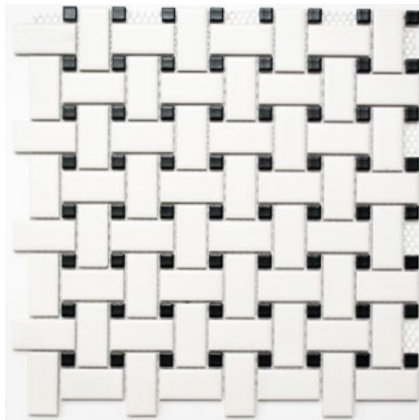

CBAS 19

Matte/sheet 300x300mm

Stein/stone 23x48+10,5x10,5x6mm