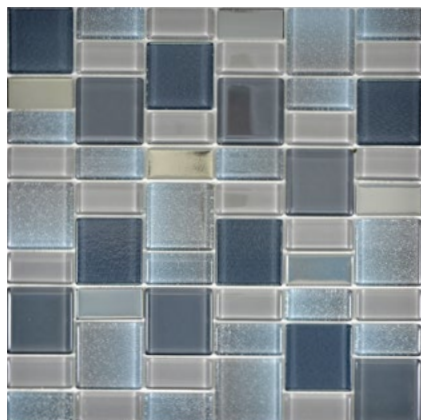

Serie/Series Dazzle

Dazzle 05B

Matte/sheet 300x300mm

Stein/stone 23x48+48x48x6mm

Dazzle 13G

Matte/sheet 300x300mm

Stein/stone 23x48+48x48x6mm