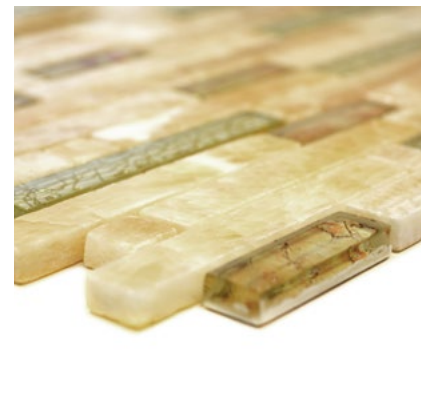

XCM MC639

Matte/sheet 300x300mm
Stein/stone 23x23/48+48x48x8mm

XCM MC649

Matte/sheet 300x300mm
Stein/stone 23x23/48+48x48x8mm

XCM MC709

Matte/sheet 300x300mm
Stein/stone 23x23/23x48/48x48x8mm

XCM MV738

Matte/sheet 300x300mm
Stein/stone 15x15/48/98x8mm

XCM MV748

Matte/sheet 300x300mm
Stein/stone 15x15/48/98x8mm