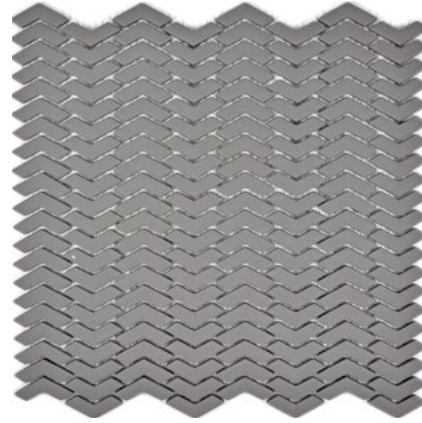

Matte/sheet 275x297mm

Stein/stone 5x20x6mm

CUBA B21B

Matte/sheet 275x297mm

Stein/stone 5x20x6mm

CUBA HB33C
Matte/sheet 290x295mm
Stein/stone 10,5x45x6mm

CUBA HB35G
Matte/sheet 290x295mm
Stein/stone 10,5x45x6mm