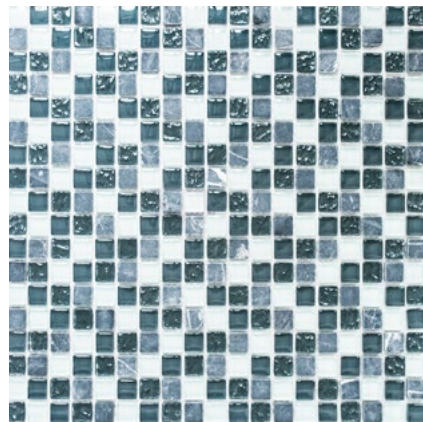

XCM M810

Matte/sheet 305x322mm

Stein/stone 15x15x8mm