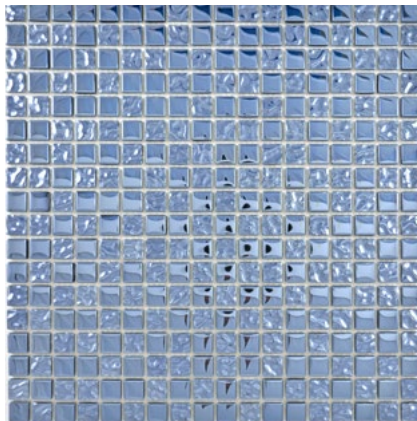

XCM M630

Matte/sheet 300x300mm

Stein/stone 15x15x8mm