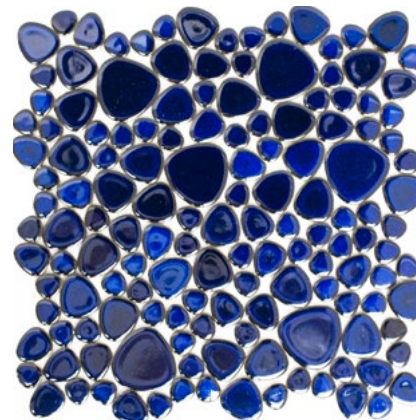

Serie/Series Pebble

XKM 100

Matte/sheet 280x280mm

Stein/stone Ø20-50x5mm

XKM 451

Matte/sheet 280x280mm

Stein/stone Ø20-50x5mm

XKM 890

Matte/sheet 280x280mm

Stein/stone Ø20-50x5mm