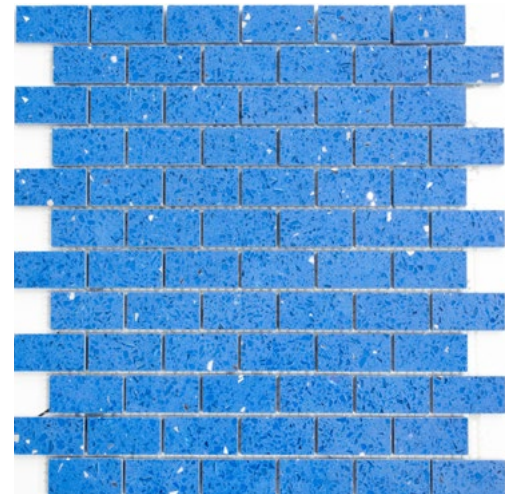

XCM ASMB4

Matte/sheet 300x300mm

Stein/stone 23x48x8mm

XCM ASMB5

Matte/sheet 300x300mm

Stein/stone 23x48x8mm