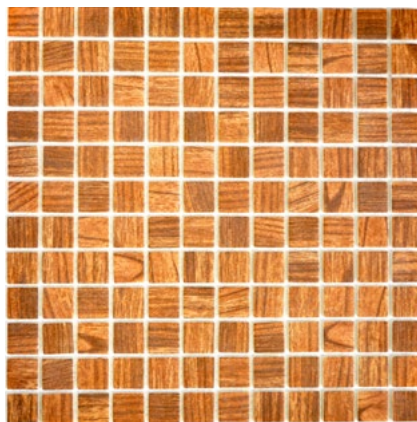

CW 409

Matte/sheet 300x300mm
Stein/stone 23x23x4mm