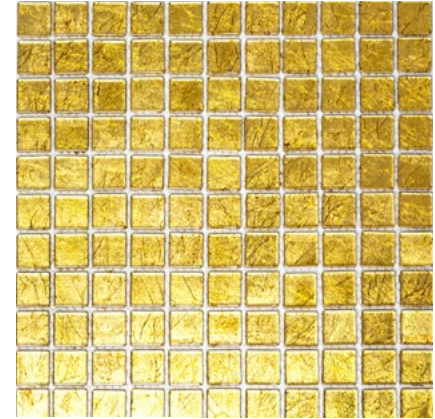

CM 4GO10 & XCM 8GO15

Matte/sheet 300x300mm
Stein/stone 23x23x4 & 23x23x8mm

XCM 8SRO

Matte/sheet 300x300mm
Stein/stone 23x23/48x48x8mm