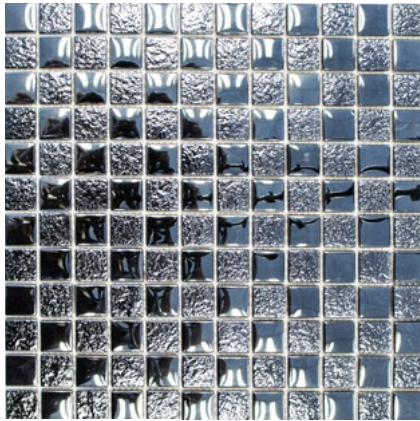

XCM 8LU89

Matte/sheet 298x298mm

Stein/stone 23x23x8mm