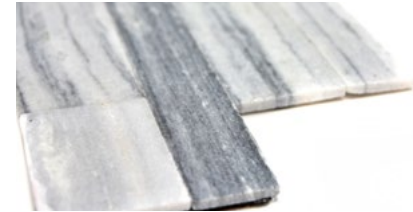

Serie/Series Move

W
A
N
D
V
E
R
B
L
E
N
D
E
R
/
W
A
L
L
P
A
N
E
L
S

SAM 4WV5G
Matte/sheet 600x150mm
Stein/stone 600x150x4-6mm