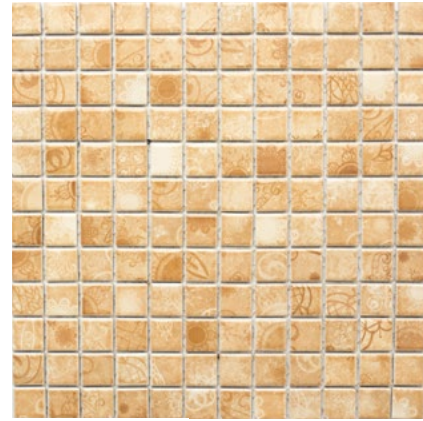

Matte/sheet 298x298mm

Stein/stone 23x23x6mm

CG SB09

Matte/sheet 298x298mm

Stein/stone 23x23x6mm

CG SP06

Matte/sheet 305x305mm

Stein/stone 19x19x5,2mm