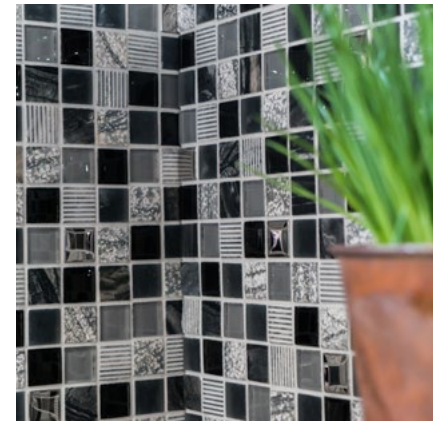

XCM HQ14

Matte/sheet 305x305mm

Stein/stone 15x15x8mm

XCM HQ19

Matte/sheet 305x305mm

Stein/stone 15x15x8mm

XCM HQ24

Matte/sheet 300x300mm

Stein/stone 23x23x8mm

XCM HQ29

Matte/sheet 300x300mm

Stein/stone 23x23x8mm