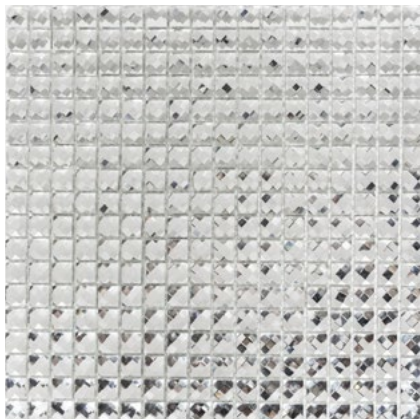

XCM SV827

Matte/sheet 300x300mm

Stein/stone 15x15x8mm