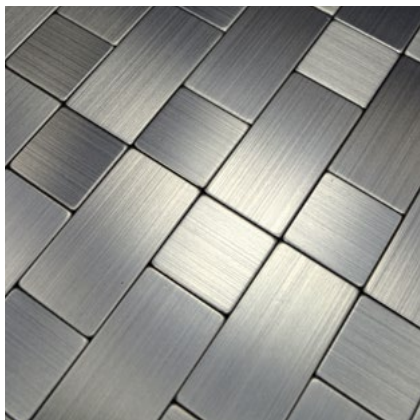

SAM 4MM25

Matte/sheet 305x305mm

Stein/stone 25x25x4mmmm