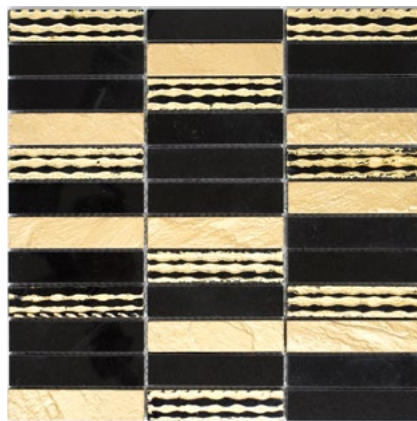

Serie/Series Design

XNC ST01

Matte/sheet 258x290mm

Stein/stone 10x42x8mm

XNC ST02

Matte/sheet 258x290mm

Stein/stone 10x42x8mm

STN 79