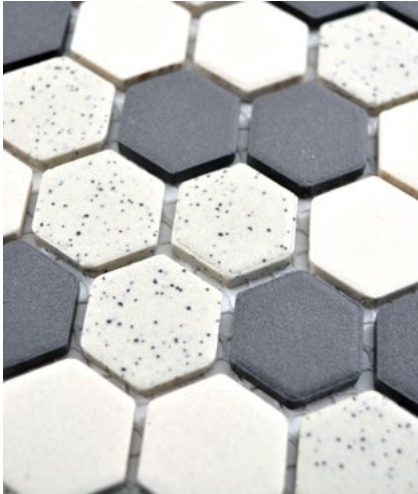

CU G70

Matte/sheet 326x300mm
Stein/stone 25x25x5,2mm R10

CU ST G71

Matte/sheet 297x290mm
Stein/stone 21,9x72,8x6,5mm R10

CU 922

Matte/sheet 298x298mm
Stein/stone 97x97x6mm R10

Serie/Series Salt

SALZ - Das alte Gold / SALT - The old gold