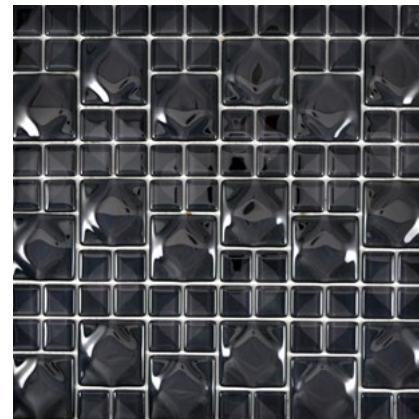

Serie/Series Wavy

Wavy 05

Matte/sheet 300x300mm

Stein/stone 23x23+48x48x6mm