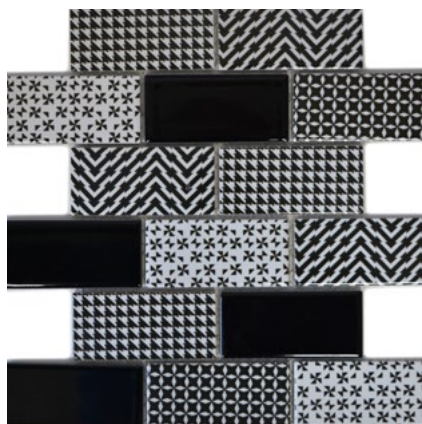

Serie/Series Subway

Keine Lagerware / Not on stock
Farbmöglichkeiten / Color Varieties