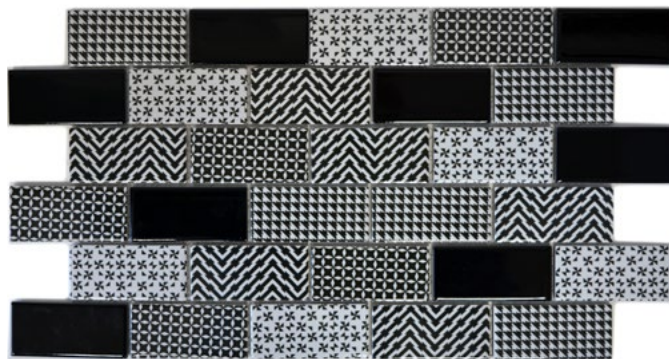

Serie/Series Subway

Keine Lagerware / Not on stock
Farbmöglichkeiten / Color Varieties