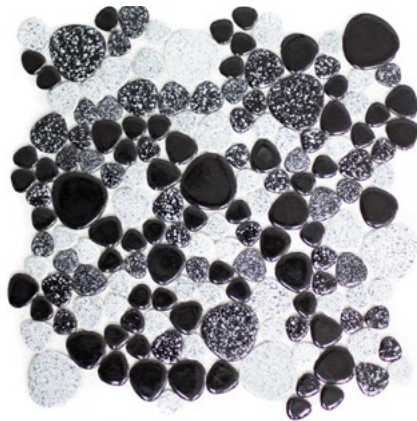

XKM 33

Matte/sheet 300x300mm

Stein/stone Ø20-50x6mm