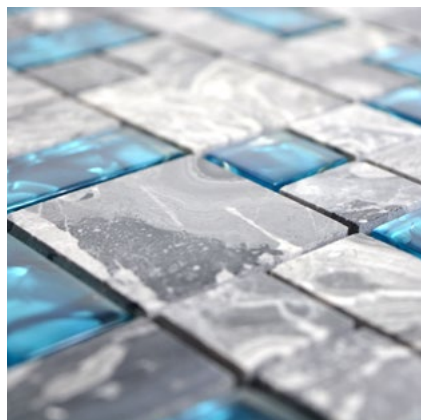

Stein/stone 15x50x8mm

Serie/Series Design

XCM IL027

Matte/sheet 298x304mm

Stein/stone 15x48x8mm

XCM MV688

Matte/sheet 300x300mm

Stein/stone 15x48/98x8mm