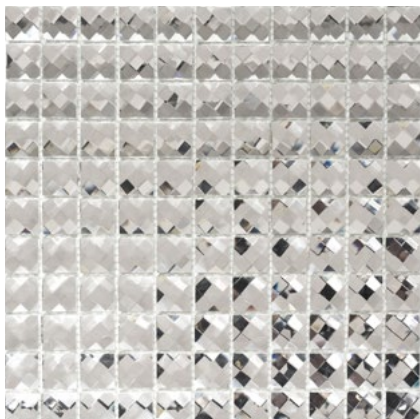

XCM IL007

Matte/sheet 300x295mm

Stein/stone 15x15/20/48x8mm

XCM SV829

Matte/sheet 300x300mm

Stein/stone 23x23x8mm