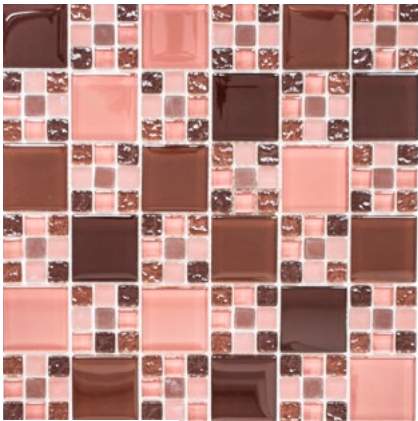

XCM S828

Matte/sheet 322x310mm

Stein/stone 15x50x8mm

XCM 8575

Matte/sheet 300x300mm

Stein/stone 15x15/48x48x8mm