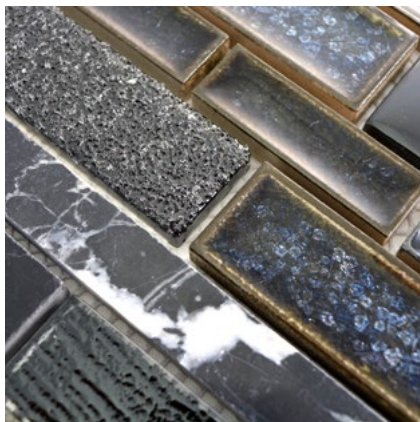

Serie/Series Sonja