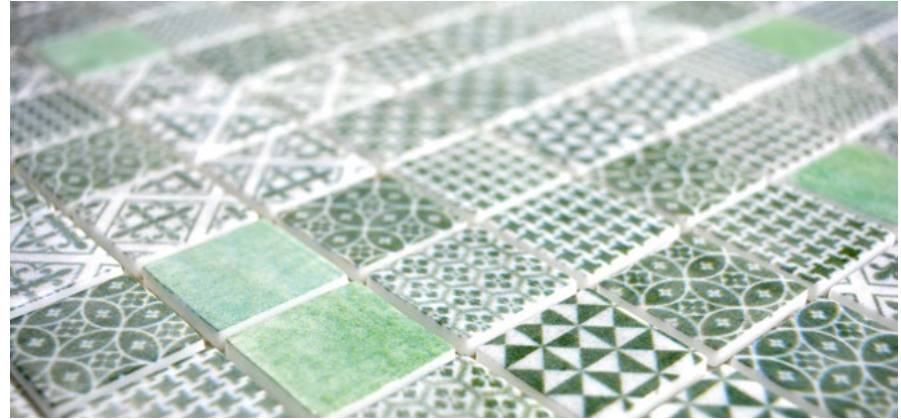

Patch 60

Matte/sheet 315x315mm

Stein/stone 25x25x4mm

Patch 70

Matte/sheet 315x315mm

Stein/stone 25x25x4mm