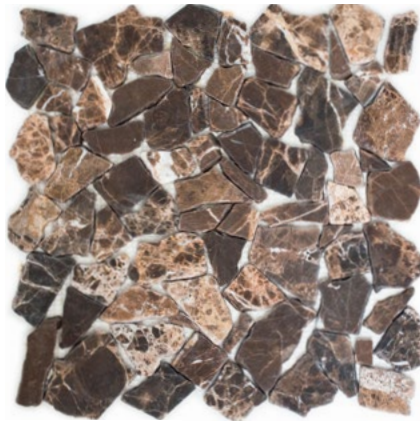

MOS PR 13/476

Matte/sheet 305x305mm

Stein/stone 15/20/32/42x8mm

CIOT 30/476

Matte/sheet 305x305mm

Stein/stone 15-69x8mm