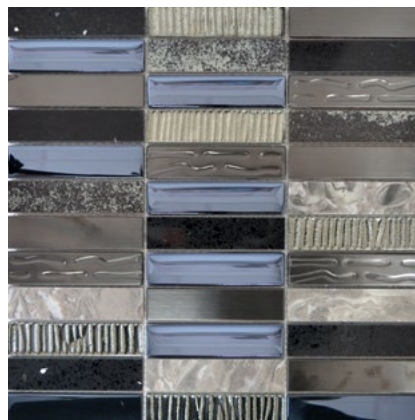

XCM SM58

Matte/sheet 298x304mm

Stein/stone 15x48x8mm