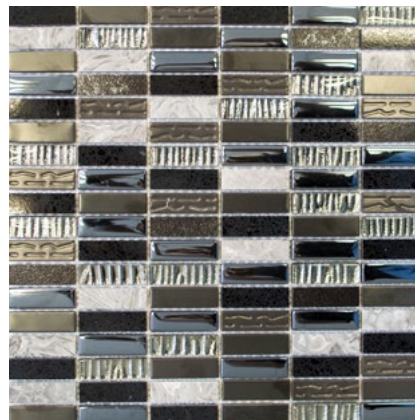

Stein/stone 15x48x8mm

Night 48X

Matte/sheet 298x298mm

Stein/stone 23x98x8mm

Night 58X

Matte/sheet 298x298mm

Stein/stone 23x98x8mm

XCM K989