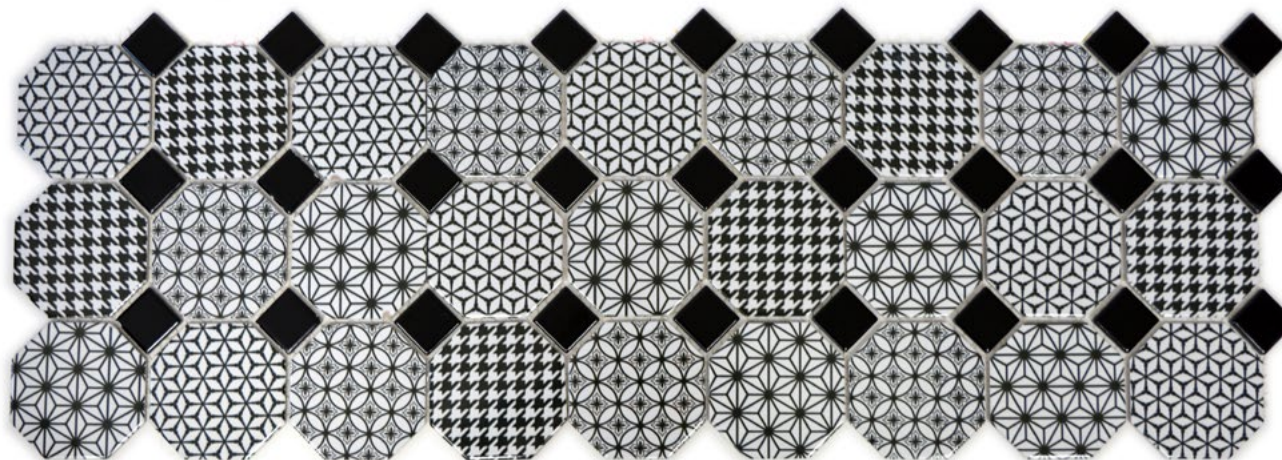

Stein/stone 95x110x6,5mm

Serie/Series Octa

Octa Misto
Matte/sheet 300x300mm
Stein/stone 97x97x6,5mm

OCTA G 948N

Matte/sheet 300x300mm

Stein/stone 97x97x6,5mm

OCTA G 944N

Matte/sheet 300x300mm