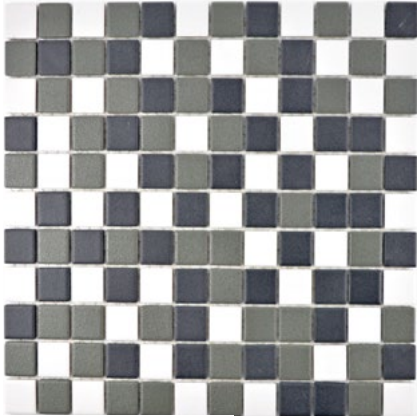

JT AT 251

Matte/sheet 326x300mm
Stein/stone 25x25x5,2mm R10B

AT 950

Matte/sheet 326x300mm
Stein/stone 25x25x5,2mm R10B

SAT 502

Matte/sheet 298x298mm
Stein/stone 48x48x6mm R10B

AT 959

Matte/sheet 326x300mm
Stein/stone 25x25x5,2mm R10B