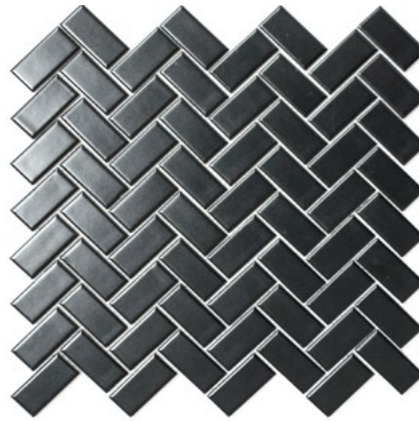

M
A
T
T

M
A
T
T
/
M
A
T
T

CBR 04BM

Matte/sheet 298x298mm

Stein/stone 23x48x6mm

ST 360

Matte/sheet 297x290mm

Stein/stone 21,9x72,8x6,5mm