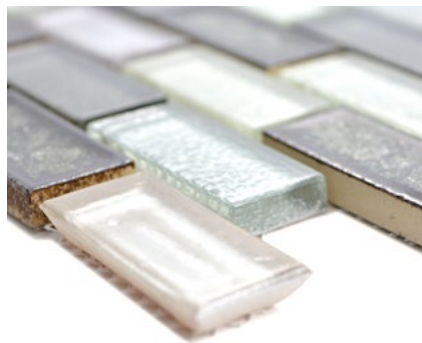

Serie/Series Chill