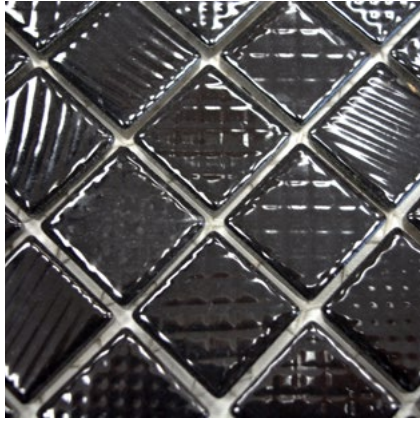

CG 144

Matte/sheet 298x298mm

Stein/stone 23x23x6mm