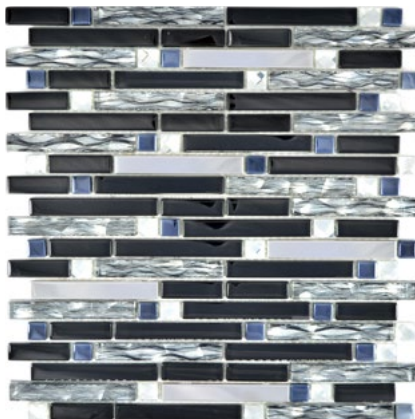

Matte/sheet 298x304mm

Stein/stone 15x48x8mm

XCM M780

Matte/sheet 300x300mm

Stein/stone 15x15x8mm

CM 426

Matte/sheet 300x300mm

Stein/stone 23x23x4mm