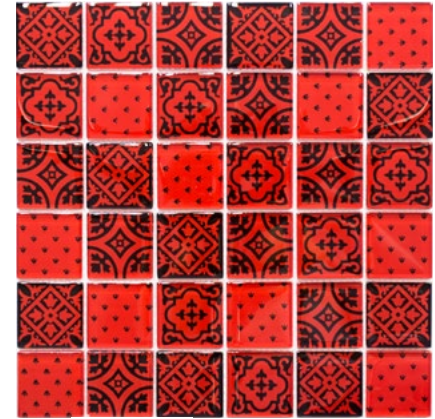

XCM 80P3

Matte/sheet 300x300mm

Stein/stone 48x48x4 & 48x48x8mm

XCM 80P5

Matte/sheet 318x318mm

Stein/stone 30x30x8mm