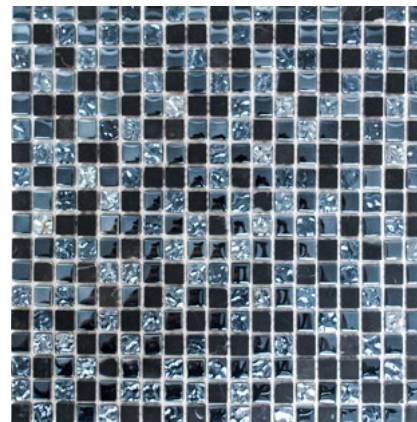

XCM M810

Matte/sheet 305x322mm

Stein/stone 15x15x8mm

XCM M860

Matte/sheet 305x322mm

Stein/stone 15x15x8mm

CM M432 & XCM M832

Matte/sheet 327x302mm