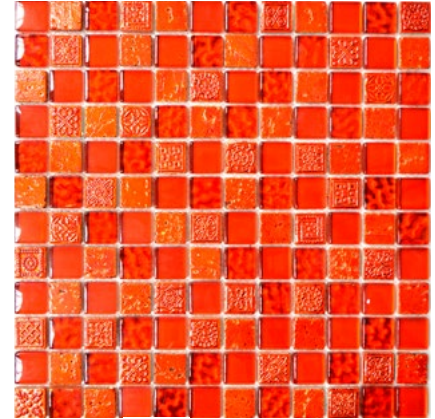

XCM CB30

Matte/sheet 300x300mm

Stein/stone 23x23x8mm

XCM 80P4

Matte/sheet 300x300mm

Stein/stone 48x48x8mm