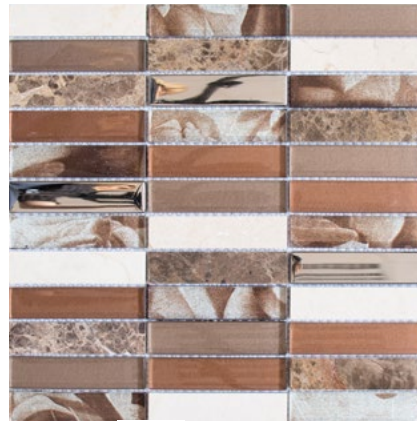

Matte/sheet 298x298mm

Stein/stone 23x98x8mm

Night 78X

Matte/sheet 298x298mm

Stein/stone 23x98x8mm

Night 88X

Matte/sheet 298x298mm

Stein/stone 23x98x8mm