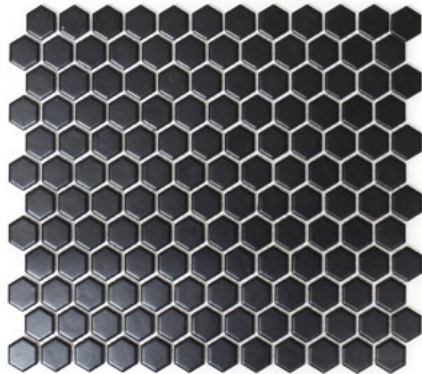

HX 050
Matte/sheet 260x300mm
Stein/stone 23x26x5mm

HX 065
Matte/sheet 260x300mm
Stein/stone 23x26x5mm