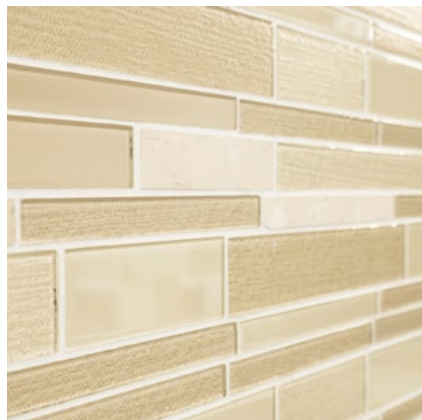

Serie/Series Night

CM GV14

Matte/sheet 286x300mm

Stein/stone 15x14+23x98/198+35x98/198x4mm