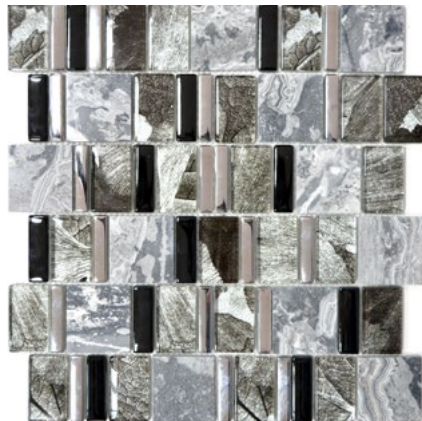

XCM Niko10

Matte/sheet 298x298mm

Stein/stone 10x48/30x48/48x48x8mm