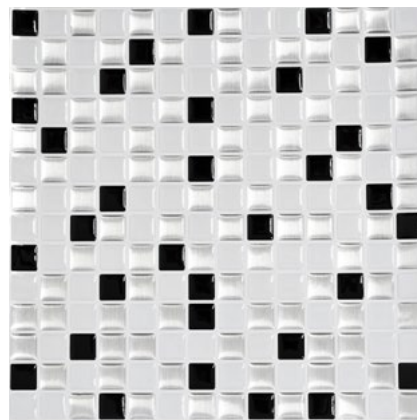

SVM 24082

Matte/sheet 254x254mm
Stein/stone 254x254x1mm