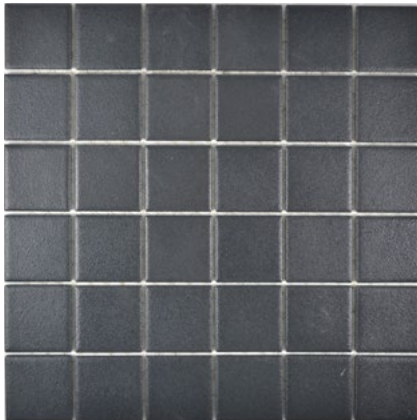

AT 101

Matte/sheet 326x300mm
Stein/stone 25x25x5,2mm R10B

SAT 302

Matte/sheet 298x298mm
Stein/stone 48x48x6mm R10B

RAT 200

Matte/sheet 298x298mm
Stein/stone 97x97x6mm R10B

AT 891

Matte/sheet 326x300mm
Stein/stone 25x25x5,2mm R10B