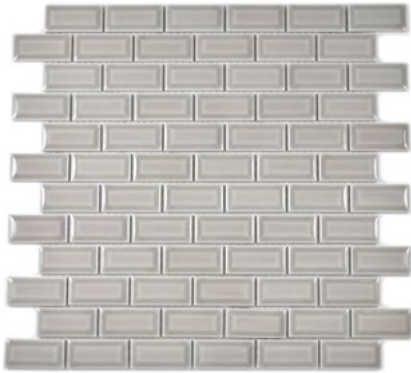

CLP 12BM

Matte/sheet 293x245mm

Stein/stone 52x52x6mm

Serie/Series Metro

CBC 102

Matte/sheet 300x300mm

Stein/stone 23x48x6mm

CG M03C