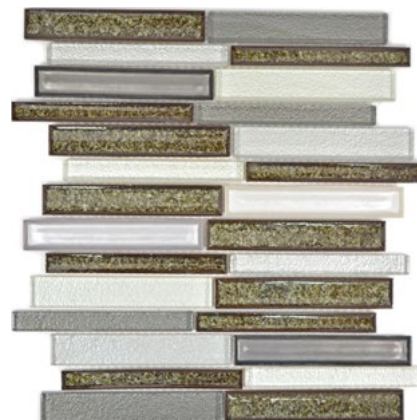

Stein/stone 23x48x8mm

ICE 150

Matte/sheet 298x298mm

Stein/stone 23x148x8mm

ICE MV31

Matte/sheet 300x300mm

Stein/stone 15x148+23x148x8mm

ICE MV39