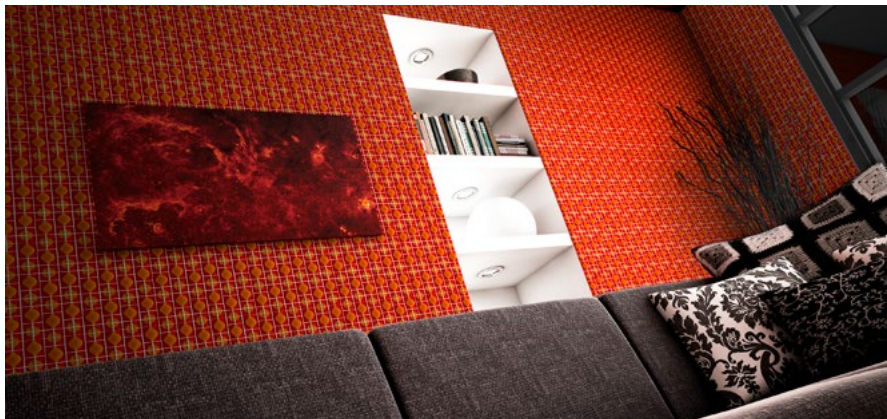

Serie/Series Wavy

Wavy 05

Matte/sheet 300x300mm

Stein/stone 23x23+48x48x6mm