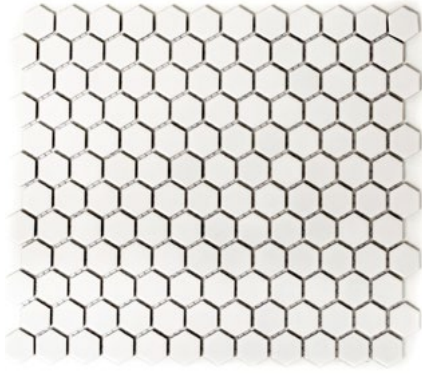

HX 055
Matte/sheet 260x300mm
Stein/stone 23x26x5mm