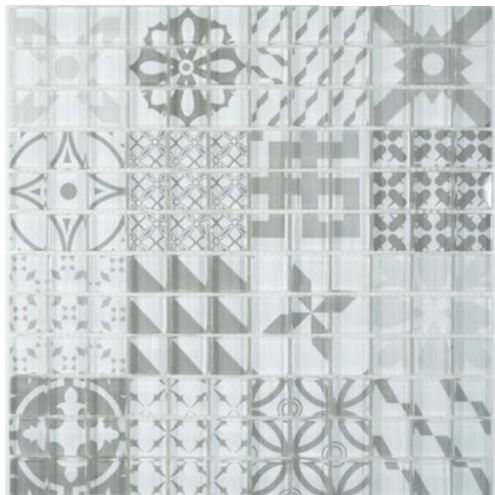

Matte/sheet 300x300mm

Stein/stone 48x48x4mm

XCM 80P35

Matte/sheet 300x300mm

Stein/stone 23x23x8mm

XCM 80P33

Matte/sheet 300x300mm

Stein/stone 23x23x8mm