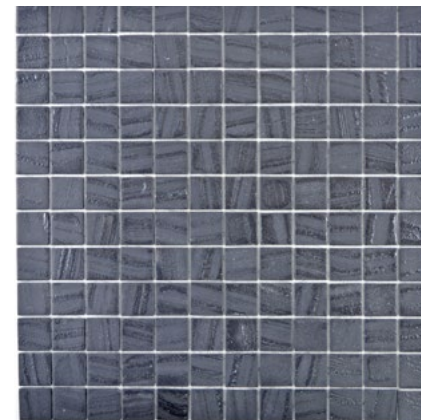

Julia 99

Matte/sheet 315x315mm

Stein/stone 25x25x4mm

Serie/Series Tina

Tina 03

Matte/sheet 315x315mm

Stein/stone 25x25x4mm

Tina 05