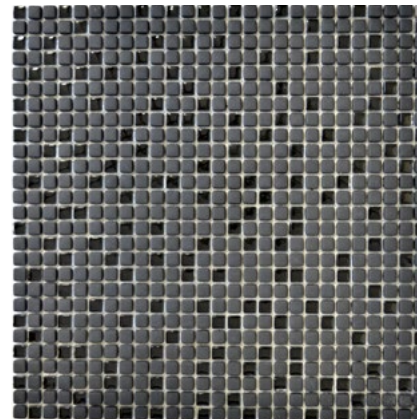

Serie/Series Cuba

CUBA 01B

Matte/sheet 305x305mm

Stein/stone 10x10x6mm

CUBA 03C

Matte/sheet 305x305mm

Stein/stone 10x10x6mm