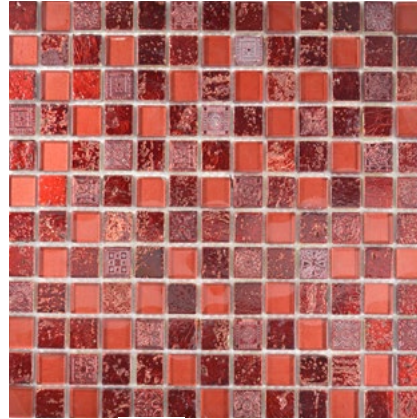

XCM HQ28

Matte/sheet 300x300mm

Stein/stone 23x23x8mm

XCM CB92

Matte/sheet 327x302mm

Stein/stone 23x23x8mm

XCM CB30

Matte/sheet 300x300mm