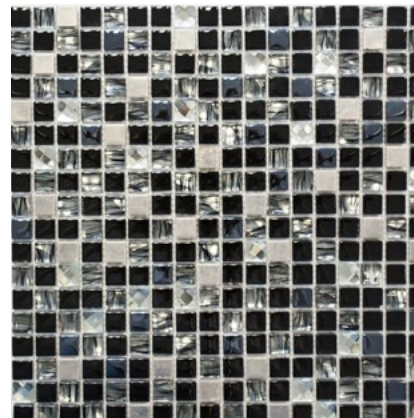

Serie/Series Diamond

XCM SM38

Matte/sheet 298x304mm

Stein/stone 15x48x8mm

XCM M780

Matte/sheet 300x300mm

Stein/stone 15x15x8mm

CM 426

Matte/sheet 300x300mm

Stein/stone 23x23x4mm