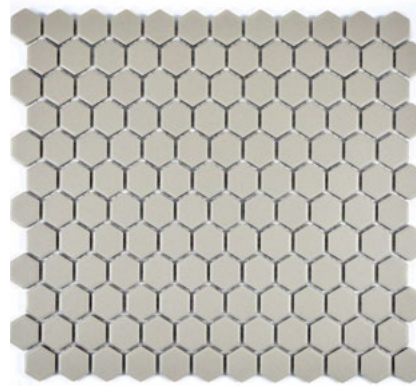

Serie/Series Hexa

CU HX017

Matte/sheet 260x300mm
Stein/stone 23x26x5mm R10

Unglasiert

Unser unglasiertes Mosaik ist durchgefärbt, rutschhemmend und besonders als trittsicherer/belastbarer Boden zu empfehlen.

Unglazed

Our unglazed mosaic is full body, anti-slip and recommend especially as a safe/reliable floor.