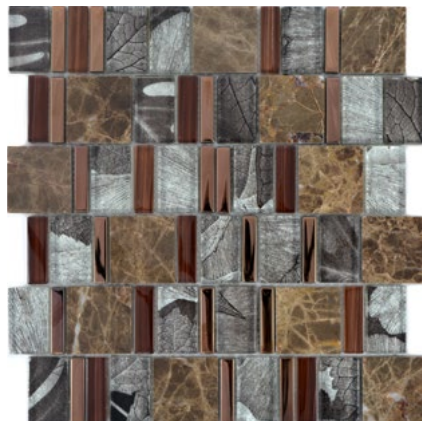

XRS S3K

Matte/sheet 305x305mm

Stein/stone 15x15x8mm

XCM Niko20

Matte/sheet 298x298mm

Stein/stone 10x48/30x48/48x48x8mm

XCM Niko90

Matte/sheet 300x300mm

Stein/stone 23x23/48x48x8mm

XCM SM108

Matte/sheet 298x304mm

Stein/stone 15x48x8mm